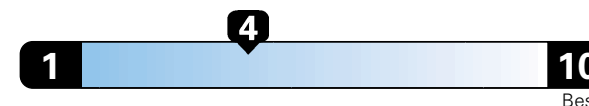

This vehicle emits 427 grams CO2 per mile. The best emits 0 grams per mile (tailpipe only). Producing and distributing fuel also creates emissions; learn more at fuelconomy.gov.

Smog Rating (tailpipe only)