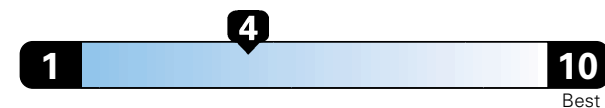

Fuel Economy and Environment

Gasoline Vehicle

Fuel Economy These estimates reflect new EPA methods beginning with 2017 models.
21 MPG combined city/hwy
 18 city 25 highway
 4.8 gallons per 100 miles

Standard SUV 4WD range from 11 to 93 MPGe. The best vehicle rates 136 MPGe.

You spend \$2,000
 in fuel costs over 5 years compared to the average new vehicle.

Annual fuel cost \$1,800

Fuel Economy & Greenhouse Gas Rating (tailpipe only)

Smog Rating (tailpipe only)

This vehicle emits 427 grams CO2 per mile. The best emits 0 grams per mile (tailpipe only). Producing and distributing fuel also creates emissions; learn more at fuel economy.gov.