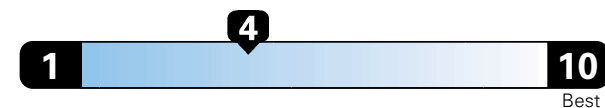

2019 DODGE DURANGO GT PLUS AWD

For more information visit: www.dodge.com
or call 1-800-4ADODGE

FCA US LLC

THIS VEHICLE IS MANUFACTURED TO MEET SPECIFIC UNITED STATES REQUIREMENTS. THIS VEHICLE IS NOT MANUFACTURED FOR SALE OR REGISTRATION OUTSIDE OF THE UNITED STATES.

MANUFACTURER'S SUGGESTED RETAIL PRICE OF THIS MODEL INCLUDING DEALER PREPARATION

Base Price: $37,495

DODGE DURANGO GT AWD
Exterior Color: Granite Exterior Paint
Interior Color: Black Interior Color
Interior: Leather-Trimmed Bucket Seats
Engine: 3.6-Liter V6 24-Valve VVT Engine with ESS
Transmission: 8-Speed Automatic 850RE Transmission

STANDARD EQUIPMENT (UNLESS REPLACED BY OPTIONAL EQUIPMENT)

FUNCTIONAL/SAFETY FEATURES

Advanced Multistage Front Airbags
Supplemental Side-Curtain Airbags in All Rows
Supplemental Front Seat-Mounted Side Airbags
Selectable Steering Modes
Sport Mode
Electric Power Steering
Auto-Dimming Rear View Mirror
ParkView® Rear Back-Up Camera
ParkSense® Rear Park-Assist with Stop
Electronic Stability Control
4-Wheel Traction Control
Steering Wheel Mounted Shift Control
Hill Start Assist
Trailer Sway Damping
Push-Button Start
Remote Keyless Entry
Capless Fuel-Fill

INTERIOR FEATURES