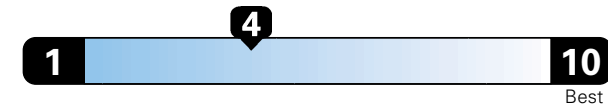

2019 DODGE DURANGO GT BLACKTOP AWD

For more information visit: www.dodge.com
or call 1-800-4ADODGE

FCA US LLC

THIS VEHICLE IS MANUFACTURED TO MEET SPECIFIC UNITED STATES REQUIREMENTS. THIS VEHICLE IS NOT MANUFACTURED FOR SALE OR REGISTRATION OUTSIDE OF THE UNITED STATES.

MANUFACTURER'S SUGGESTED RETAIL PRICE OF THIS MODEL INCLUDING DEALER PREPARATION

Base Price: $37,495

DODGE DURANGO GT AWD
Exterior Color: Octane Red Exterior Paint
Interior Color: Black Interior Color
Interior: Leather-Trimmed Bucket Seats
Engine: 3.6-Liter V6 24-Valve VVT Engine with ESS
Transmission: 8-Speed Automatic 850RE Transmission
STANDARD EQUIPMENT (UNLESS REPLACED BY OPTIONAL EQUIPMENT)

FUNCTIONAL/SAFETY FEATURES
Advanced Multistage Front Airbags
Supplemental Side-Curtain Airbags in All Rows
Supplemental Front Seat-Mounted Side Airbags
Selectable Steering Modes
Sport Mode
Electric Power Steering
Auto-Dimming Rear View Mirror
ParkView® Rear Back-Up Camera
ParkSense® Rear Park-Assist with Stop
Electronic Stability Control
4-Wheel Traction Control
Steering Wheel Mounted Shift Control
Hill Start Assist
Trailer Sway Damping
Push-Button Start
Remote Keyless Entry
Capless Fuel-Fill