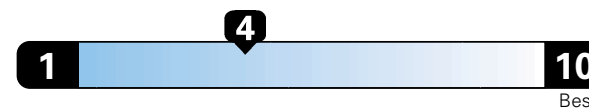

Premium Group

Power Sunroof

9 Alpine® Amplified Speakers with Subwoofer

506-Watt Amplifier

Uconnect® 4C NAV with 8.4-Inch Display

4G LTE Wi-Fi Hot Spot

Black Roof Rails

Integrated Roof Rail Crossbars

8.4-Inch Touchscreen Display

GPS Navigation

HD™ Radio

SiriusXM® Travel Link 5-Year Travel Link Sub

SiriusXM® Traffic Plus

1-Year SiriusXM® Guardian Service

Blacktop Package

$1,095

20-Inch x 8-Inch High Gloss Black Aluminum Wheels

Gloss Black Exterior Mirrors

Gloss Black Badges

Trailer-Tow Group IV

$1,195

Class IV Receiver-Hitch

Trailer Brake Control

Rear Load Leveling Suspension

Heavy-Duty Engine Cooling

Full Size Spare Tire

Performance Hood

$1,495

Blind-Spot and Cross-Path Detection

$395

Destination Charge

$1,395

TOTAL PRICE: * **$50,160**

WARRANTY COVERAGE

5-year or 60,000-mile Powertrain Limited Warranty.

3-year or 36,000-mile Basic Limited Warranty.

Ask Dealer for a copy of the limited warranties or

see your owner's manual for details.

**5 YEAR / 60,000 MILE
POWERTRAIN WARRANTY**

Fuel Economy and Environment

Gasoline Vehicle

21 MPG
combined city/hwy

18 city

25 highway

4.8 gallons per 100 miles

These estimates reflect new EPA methods beginning with 2017 models.

Standard SUV 4WD range from 11 to 93 MPGe. The best vehicle rates 136 MPGe.

You spend
$2,000
in fuel costs
over 5 years
compared to the
average new vehicle.

Annual fuel cost
$1,800

Fuel Economy & Greenhouse Gas Rating (tailpipe only)

This vehicle emits 427 grams CO2 per mile. The best emits 0 grams per mile (tailpipe only). Producing and distributing fuel also creates emissions; learn more at fuelconomy.gov.

Smog Rating (tailpipe only)