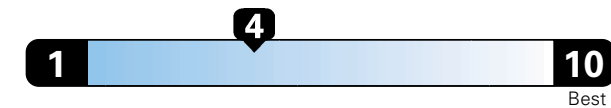

2019 DODGE DURANGO GT BLACKTOP AWD

For more information visit: www.dodge.com
or call 1-800-4ADODGE

FCA US LLC

THIS VEHICLE IS MANUFACTURED TO MEET SPECIFIC UNITED STATES REQUIREMENTS. THIS VEHICLE IS NOT MANUFACTURED FOR SALE OR REGISTRATION OUTSIDE OF THE UNITED STATES.

MANUFACTURER'S SUGGESTED RETAIL PRICE OF THIS MODEL INCLUDING DEALER PREPARATION

Base Price: $37,045

DODGE DURANGO GT AWD
Exterior Color: DB Black Exterior Paint
Interior Color: Black Interior Color
Interior: Leather-Trimmed Bucket Seats with Suede Inserts
Engine: 3.6-Liter V6 24-Valve VVT Engine with ESS
Transmission: 8-Speed Automatic 850RE Transmission

STANDARD EQUIPMENT (UNLESS REPLACED BY OPTIONAL EQUIPMENT)

FUNCTIONAL/SAFETY FEATURES

Advanced Multistage Front Airbags
Supplemental Side-Curtain Airbags in All Rows
Supplemental Front Seat-Mounted Side Airbags
Selectable Steering Modes
Sport Mode
Electric Power Steering
Auto-Dimming Rear View Mirror
ParkView® Rear Back-Up Camera
ParkSense® Rear Park-Assist with Stop
Electronic Stability Control
4-Wheel Traction Control
Steering Wheel Mounted Paddle Shifters
Hill Start Assist
Trailer Sway Damping
Keyless Go™
Remote Keyless Entry
Capless Fuel-Fill

INTERIOR FEATURES

Uconnect® 4 with 7-Inch Display
SiriusXM® with 1-Year Radio Sub Call 800-643-2112
Apple CarPlay®
Google Android Auto™
Integrated Voice Command with Bluetooth®
Integrated Center Stack Radio
Media Hub (2 USB, Aux)
Electronic Vehicle Information Center

OPTIONAL EQUIPMENT (May Replace Standard Equipment)