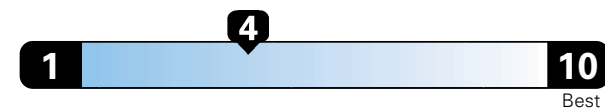

This vehicle emits 427 grams CO2 per mile. The best emits 0 grams per mile (tailpipe only). Producing and distributing fuel also creates emissions; learn more at fuelconomy.gov.

Smog Rating (tailpipe only)