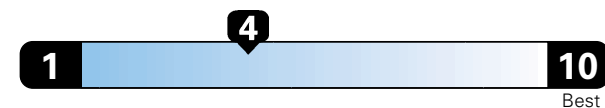

2019 DODGE DURANGO GT BLACKTOP AWD

For more information visit: www.dodge.com
or call 1-800-4ADODGE

FCA US LLC

THIS VEHICLE IS MANUFACTURED TO MEET SPECIFIC UNITED STATES REQUIREMENTS. THIS VEHICLE IS NOT MANUFACTURED FOR SALE OR REGISTRATION OUTSIDE OF THE UNITED STATES.

MANUFACTURER'S SUGGESTED RETAIL PRICE OF THIS MODEL INCLUDING DEALER PREPARATION

Base Price: $37,495

DODGE DURANGO GT AWD
Exterior Color: Destroyer Grey Exterior Paint
Interior Color: Black Interior Color
Interior: Leather-Trimmed Bucket Seats
Engine: 3.6-Liter V6 24-Valve VVT Engine with ESS
Transmission: 8-Speed Automatic 850RE Transmission

STANDARD EQUIPMENT (UNLESS REPLACED BY OPTIONAL EQUIPMENT)

FUNCTIONAL/SAFETY FEATURES

Advanced Multistage Front Airbags
Supplemental Side-Curtain Airbags in All Rows
Supplemental Front Seat-Mounted Side Airbags
Selectable Steering Modes
Sport Mode
Electric Power Steering
Auto-Dimming Rear View Mirror
ParkView® Rear Back-Up Camera
ParkSense® Rear Park-Assist with Stop
Electronic Stability Control
4-Wheel Traction Control
Steering Wheel Mounted Shift Control
Hill Start Assist
Trailer Sway Damping
Push-Button Start
Remote Keyless Entry
Capless Fuel-Fill

INTERIOR FEATURES

Uconnect® 4 with 7-Inch Display
SiriusXM® with 1-Year Radio Sub Call 800-643-2112
Apple CarPlay®
Google Android Auto™
Integrated Voice Command with Bluetooth®
Integrated Center Stack Radio
Media Hub (2 USB, Aux)

OPTIONAL EQUIPMENT (May Replace Standard Equipment)