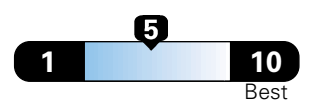

4.8 gallons per 100 miles

You spend \$1,750
 in fuel costs over 5 years compared to the average new vehicle.

Annual fuel cost \$1,700

Fuel Economy & Greenhouse Gas Rating (tailpipe only)

Smog Rating (tailpipe only)