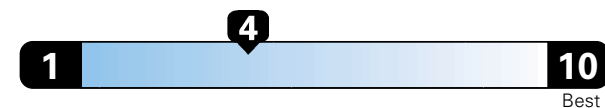

2018 DODGE DURANGO GT BLACKTOP AWD

For more information visit: www.dodge.com
or call 1-800-4ADODGE

FCA US LLC

THIS VEHICLE IS MANUFACTURED TO MEET SPECIFIC UNITED STATES REQUIREMENTS. THIS VEHICLE IS NOT MANUFACTURED FOR SALE OR REGISTRATION OUTSIDE OF THE UNITED STATES.

MANUFACTURER'S SUGGESTED RETAIL PRICE OF THIS MODEL INCLUDING DEALER PREPARATION

Base Price: $40,495

DODGE DURANGO GT AWD
Exterior Color: Billet Clear-Coat Exterior Paint
Interior Color: Black Interior Color
Interior: Leather Suede Bucket Seats
Engine: 3.6-Liter V6 24-Valve VVT Engine with ESS
Transmission: 8-Speed Automatic 850RE Transmission

STANDARD EQUIPMENT (UNLESS REPLACED BY OPTIONAL EQUIPMENT)

FUNCTIONAL/SAFETY FEATURES

Advanced Multistage Front Airbags
Supplemental Side-Curtain Airbags in All Rows
Supplemental Front Seat-Mounted Side Airbags
Power Liftgate
Selectable Steering Modes
Electric Power Steering
Auto-Dimming Rear View Mirror
ParkView® Rear Back Up Camera
ParkSense® Rear Park-Assist with Stop
Electronic Stability Control
4-Wheel Traction Control
Steering Wheel Mounted Paddle Shifters
Hill Start Assist
Trailer Sway Damping
Keyless Go™
Remote-Start System
Security Alarm

INTERIOR FEATURES