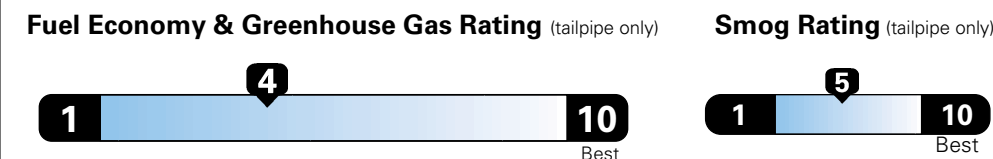

This vehicle emits 427 grams CO2 per mile. The best emits 0 grams per mile (tailpipe only). Producing and distributing fuel also creates emissions; learn more at fuel economy.gov.

Actual results will vary for many reasons, including driving conditions and how you drive and maintain your vehicle. The average new vehicle gets 27 MPG and cost $7,000 to fuel over 5 years. Cost estimates are based on 15,000 miles per year at $2.55 per gallon. MPGe is miles per gasoline gallon equivalent. Vehicle emissions are a significant cause of climate change and smog.

fuel economy.gov

Calculate personalized estimates and compare vehicles

GOVERNMENT 5-STAR SAFETY RATINGS

Overall Vehicle Score Not Rated

Based on the combined ratings of frontal, side, and rollover. Should ONLY be compared to other vehicles of similar size and weight.

Frontal Crash Not Rated
Driver Passenger Not Rated

Based on the risk of injury in a frontal impact. Should ONLY be compared to other vehicles of similar size and weight.

Side Crash Not Rated
Front seat Not Rated
Rear seat Not Rated

Based on the risk of injury in a side impact.

Rollover ★★★

Based on the risk of rollover in a single-vehicle crash.

Star ratings range from 1 to 5 stars (★★★★★) with 5 being the highest. Source: National Highway Traffic Safety Administration (NHTSA) www.safercar.gov or 1-888-327-4236

The safety ratings above are based on Federal Government tests of particular vehicles equipped with certain features and options. The performance of this vehicle may differ.

PARTS CONTENT INFORMATION

FOR VEHICLES IN THIS CARLINE:
U.S./CANADIAN PARTS CONTENT: 60%
MAJOR SOURCES OF FOREIGN PARTS CONTENT:

MEXICO : 26%
NOTE: PARTS CONTENT DOES NOT INCLUDE FINAL ASSEMBLY, DISTRIBUTION, OR OTHER NON-PARTS COSTS.

FOR THIS VEHICLE:
FINAL ASSEMBLY POINT:
DETROIT, MICHIGAN, U.S.A.

COUNTRY OF ORIGIN:
ENGINE: MEXICO
TRANSMISSION: UNITED STATES

VEHICLE PROTECTION
A PRODUCT OF FCA US LLC

Ask for Mopar Vehicle Protection for your vehicle. We Built It. We Back It.