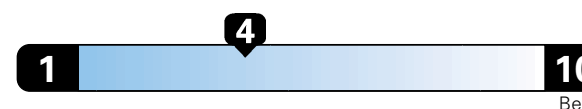

This vehicle emits 427 grams CO2 per mile. The best emits 0 grams per mile (tailpipe only). Producing and distributing fuel also creates emissions; learn more at fuelconomy.gov.

Smog Rating (tailpipe only)