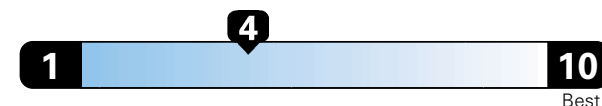

2019 DODGE DURANGO GT BLACKTOP AWD

For more information visit: www.dodge.com
or call 1-800-4ADODGE

FCA US LLC

THIS VEHICLE IS MANUFACTURED TO MEET SPECIFIC UNITED STATES REQUIREMENTS. THIS VEHICLE IS NOT MANUFACTURED FOR SALE OR REGISTRATION OUTSIDE OF THE UNITED STATES.

MANUFACTURER'S SUGGESTED RETAIL PRICE OF THIS MODEL INCLUDING DEALER PREPARATION

Base Price: $37,245

DODGE DURANGO GT AWD
Exterior Color: White Knuckle Exterior Paint
Interior Color: Black Interior Color
Interior: Leather-Trimmed Bucket Seats
Engine: 3.6-Liter V6 24-Valve VVT Engine with ESS
Transmission: 8-Speed Automatic 850RE Transmission

STANDARD EQUIPMENT (UNLESS REPLACED BY OPTIONAL EQUIPMENT)

FUNCTIONAL/SAFETY FEATURES

Advanced Multistage Front Airbags
Supplemental Side-Curtain Airbags in All Rows
Supplemental Front Seat-Mounted Side Airbags
Selectable Steering Modes
Sport Mode
Electric Power Steering
Auto-Dimming Rear View Mirror
ParkView® Rear Back-Up Camera
ParkSense® Rear Park-Assist with Stop
Electronic Stability Control
4-Wheel Traction Control
Steering Wheel Mounted Paddle Shifters
Hill Start Assist
Trailer Sway Damping
Keyless Go™
Remote Keyless Entry
Capless Fuel-Fill

INTERIOR FEATURES
Uconnect® 4 with 7-Inch Display
SiriusXM® with 1-Year Radio Sub Call 800-643-2112
Apple CarPlay®
Google Android Auto™
Integrated Voice Command with Bluetooth®
Integrated Center Stack Radio
Media Hub (2 USB, Aux)
Electronic Vehicle Information Center
6-Speakers
Air Conditioning with 3-Zone Automatic Temp Control
Perforated Leather-Wrapped Steering Wheel
Steering Wheel Mounted Audio Controls

OPTIONAL EQUIPMENT (May Replace Standard Equipment)
Leather-Trimmed Bucket Seats $695
GT Plus Package 2BE $4,350