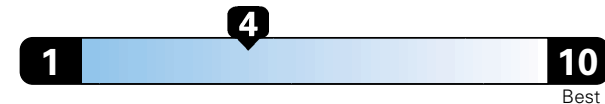

Power Sunroof
9 Alpine® Amplified Speakers with Subwoofer
506-Watt Amplifier
Uconnect® 4C NAV with 8.4-Inch Display
4G LTE Wi-Fi Hot Spot
Black Roof Rails
Integrated Roof Rail Crossbars
8.4-Inch Touchscreen Display
GPS Navigation
HD™ Radio
SiriusXM® Travel Link 5-Year Travel Link Sub
SiriusXM® Traffic Plus
1-Year SiriusXM® Guardian Service
Blacktop Package $1,095

20-Inch x 8-Inch High Gloss Black Aluminum Wheels
Gloss Black Badges
Second-Row Fold / Tumble Captain Chairs
Third-Row Mini-Console Floor Mat
6 Passenger Seating
$1,095

Destination Charge $1,395

TOTAL PRICE: * $47,475

WARRANTY COVERAGE
5-year or 60,000-mile Powertrain Limited Warranty.
3-year or 36,000-mile Basic Limited Warranty.
Ask Dealer for a copy of the limited warranties or see your owner's manual for details.

**5 YEAR / 60,000 MILE
POWERTRAIN WARRANTY**

Fuel Economy and Environment

Gasoline Vehicle

Fuel Economy These estimates reflect new EPA methods beginning with 2017 models.
21 MPG combined city/hwy
18 city 25 highway
4.8 gallons per 100 miles
Standard SUV 4WD range from 11 to 93 MPGe. The best vehicle rates 136 MPGe.

You spend $2,000
in fuel costs over 5 years compared to the average new vehicle.

Annual fuel cost $1,800

Fuel Economy & Greenhouse Gas Rating (tailpipe only)