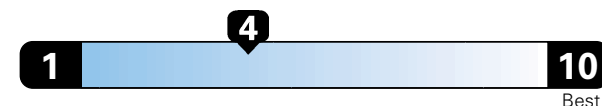

2019 DODGE DURANGO GT PLUS AWD

THIS VEHICLE IS MANUFACTURED TO MEET SPECIFIC UNITED STATES REQUIREMENTS. THIS VEHICLE IS NOT MANUFACTURED FOR SALE OR REGISTRATION OUTSIDE OF THE UNITED STATES.

MANUFACTURER'S SUGGESTED RETAIL PRICE OF THIS MODEL INCLUDING DEALER PREPARATION

Base Price: $37,045

DODGE DURANGO GT AWD
Exterior Color: DB Black Exterior Paint
Interior Color: Black Interior Color
Interior: Leather-Trimmed Bucket Seats with Suede Inserts
Engine: 3.6-Liter V6 24-Valve VVT Engine with ESS
Transmission: 8-Speed Automatic 850RE Transmission

STANDARD EQUIPMENT (UNLESS REPLACED BY OPTIONAL EQUIPMENT)

FUNCTIONAL/SAFETY FEATURES

Advanced Multistage Front Airbags
Supplemental Side-Curtain Airbags in All Rows
Supplemental Front Seat-Mounted Side Airbags
Selectable Steering Modes
Sport Mode
Electric Power Steering
Auto-Dimming Rear View Mirror
ParkView® Rear Back-Up Camera
ParkSense® Rear Park-Assist with Stop
Electronic Stability Control
4-Wheel Traction Control
Steering Wheel Mounted Paddle Shifters
Hill Start Assist
Trailer Sway Damping
Keyless Go™
Remote Keyless Entry
Capless Fuel-Fill

INTERIOR FEATURES
Uconnect® 4 with 7-Inch Display
SiriusXM® with 1-Year Radio Sub Call 800-643-2112
Apple CarPlay®
Google Android Auto™
Integrated Voice Command with Bluetooth®
Integrated Center Stack Radio
Media Hub (2 USB, Aux)
Electronic Vehicle Information Center
6-Speakers
Air Conditioning with 3-Zone Automatic Temp Control
Perforated Leather-Wrapped Steering Wheel
Steering Wheel Mounted Audio Controls
Power 8-Way Driver Seat / Manual Passenger Seat
Power 4-Way Driver Lumbar Adjust

OPTIONAL EQUIPMENT (May Replace Standard Equipment) **$4,350**