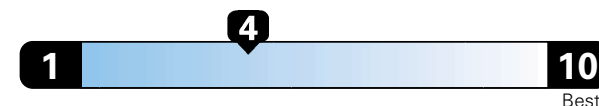

2019 DODGE DURANGO GT PLUS AWD

THIS VEHICLE IS MANUFACTURED TO MEET SPECIFIC UNITED STATES REQUIREMENTS. THIS VEHICLE IS NOT MANUFACTURED FOR SALE OR REGISTRATION OUTSIDE OF THE UNITED STATES.

MANUFACTURER'S SUGGESTED RETAIL PRICE OF THIS MODEL INCLUDING DEALER PREPARATION

Base Price: $37,045

DODGE DURANGO GT AWD
Exterior Color: Octane Red Exterior Paint
Interior Color: Black Interior Color
Interior: Leather-Trimmed Bucket Seats
Engine: 3.6-Liter V6 24-Valve VVT Engine with ESS
Transmission: 8-Speed Automatic 850RE Transmission

STANDARD EQUIPMENT (UNLESS REPLACED BY OPTIONAL EQUIPMENT)

FUNCTIONAL/SAFETY FEATURES

Advanced Multistage Front Airbags
Supplemental Side-Curtain Airbags in All Rows
Supplemental Front Seat-Mounted Side Airbags
Selectable Steering Modes
Sport Mode
Electric Power Steering
Auto-Dimming Rear View Mirror
ParkView® Rear Back-Up Camera
ParkSense® Rear Park-Assist with Stop
Electronic Stability Control
4-Wheel Traction Control
Steering Wheel Mounted Paddle Shifters
Hill Start Assist
Trailer Sway Damping
Keyless Go™
Remote Keyless Entry
Capless Fuel-Fill

INTERIOR FEATURES

Uconnect® 4 with 7-Inch Display
SiriusXM® with 1-Year Radio Sub Call 800-643-2112
Apple CarPlay®
Google Android Auto™
Integrated Voice Command with Bluetooth®
Integrated Center Stack Radio
Media Hub (2 USB, Aux)
Electronic Vehicle Information Center
6-Speakers
Air Conditioning with 3-Zone Automatic Temp Control
Perforated Leather-Wrapped Steering Wheel
Steering Wheel Mounted Audio Controls
Power 8-Way Driver Seat / Manual Passenger Seat

OPTIONAL EQUIPMENT (May Replace Standard Equipment)