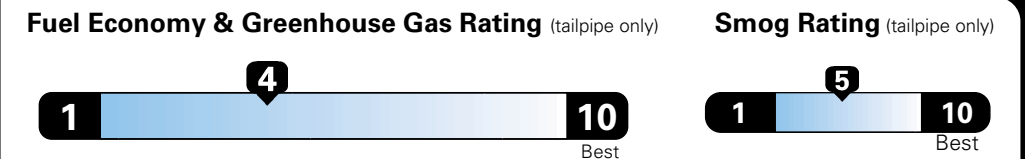

This vehicle emits 427 grams CO2 per mile. The best emits 0 grams per mile (tailpipe only). Producing and distributing fuel also creates emissions; learn more at fuelconomy.gov.

Actual results will vary for many reasons, including driving conditions and how you drive and maintain your vehicle. The average new vehicle gets 27 MPG and cost $7,000 to fuel over 5 years. Cost estimates are based on 15,000 miles per year at $2.55 per gallon. MPGe is miles per gasoline gallon equivalent. Vehicle emissions are a significant cause of climate change and smog.

fuelconomy.gov

Calculate personalized estimates and compare vehicles

GOVERNMENT 5-STAR SAFETY RATINGS

Overall Vehicle Score Not Rated

Based on the combined ratings of frontal, side, and rollover. Should ONLY be compared to other vehicles of similar size and weight.

Frontal Crash Driver Passenger Not Rated Not Rated

Based on the risk of injury in a frontal impact. Should ONLY be compared to other vehicles of similar size and weight.

Side Crash Front seat Rear seat Not Rated Not Rated

Based on the risk of injury in a side impact.

Rollover ★★★

Based on the risk of rollover in a single-vehicle crash.

Star ratings range from 1 to 5 stars (★★★★★) with 5 being the highest. Source: National Highway Traffic Safety Administration (NHTSA) www.safercar.gov or 1-888-327-4236

The safety ratings above are based on Federal Government tests of particular vehicles equipped with certain features and options. The performance of this vehicle may differ.

PARTS CONTENT INFORMATION

FOR VEHICLES IN THIS CARLINE:
U.S./CANADIAN PARTS CONTENT: 60%

MAJOR SOURCES OF FOREIGN PARTS CONTENT:

MEXICO : 26%
NOTE: PARTS CONTENT DOES NOT INCLUDE FINAL ASSEMBLY, DISTRIBUTION, OR OTHER NON-PARTS COSTS.

FOR THIS VEHICLE:
FINAL ASSEMBLY POINT:
DETROIT, MICHIGAN, U.S.A.

COUNTRY OF ORIGIN:
ENGINE: MEXICO
TRANSMISSION: UNITED STATES

VEHICLE PROTECTION
A PRODUCT OF FCA US LLC

Ask for Mopar Vehicle Protection for your vehicle. We Built It. We Back It.