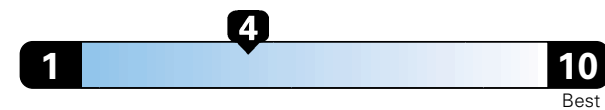

2019 DODGE DURANGO GT BLACKTOP AWD

For more information visit: www.dodge.com
or call 1-800-4ADODGE

FCA US LLC

THIS VEHICLE IS MANUFACTURED TO MEET SPECIFIC UNITED STATES REQUIREMENTS. THIS VEHICLE IS NOT MANUFACTURED FOR SALE OR REGISTRATION OUTSIDE OF THE UNITED STATES.

MANUFACTURER'S SUGGESTED RETAIL PRICE OF THIS MODEL INCLUDING DEALER PREPARATION

Base Price: **$37,045**

DODGE DURANGO GT AWD

Exterior Color: White Knuckle Exterior Paint

Interior Color: Black Interior Color

Interior: Cloth-Trimmed Bucket Seats

Engine: 3.6-Liter V6 24-Valve VVT Engine with ESS

Transmission: 8-Speed Automatic 850RE Transmission

STANDARD EQUIPMENT (UNLESS REPLACED BY OPTIONAL EQUIPMENT)

FUNCTIONAL/SAFETY FEATURES

Advanced Multistage Front Airbags
Supplemental Side-Curtain Airbags in All Rows
Supplemental Front Seat-Mounted Side Airbags
Selectable Steering Modes
Sport Mode
Electric Power Steering
Auto-Dimming Rear View Mirror
ParkView® Rear Back-Up Camera
ParkSense® Rear Park-Assist with Stop
Electronic Stability Control
4-Wheel Traction Control
Steering Wheel Mounted Paddle Shifters
Hill Start Assist
Trailer Sway Damping
Keyless Go™
Remote Keyless Entry
Capless Fuel-Fill

INTERIOR FEATURES