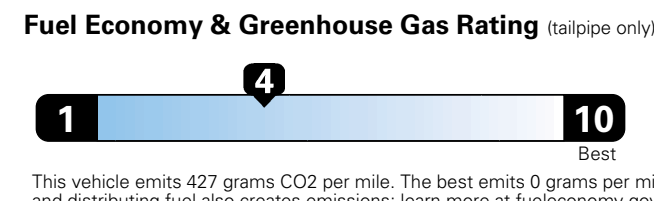

Fuel Economy and Environment

Gasoline Vehicle

Fuel Economy These estimates reflect new EPA methods beginning with 2017 models.
21 MPG combined city/hwy
18 city 25 highway
4.8 gallons per 100 miles
Standard SUV 4WD range from 11 to 93 MPGe. The best vehicle rates 136 MPGe.

You spend $2,000 in fuel costs over 5 years compared to the average new vehicle.

Annual fuel cost $1,800