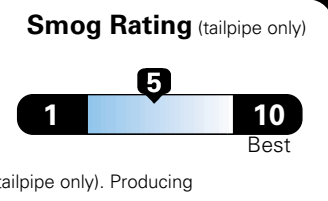

Fuel Economy and Environment

Gasoline Vehicle

Fuel Economy These estimates reflect new EPA methods beginning with 2017 models.
21 MPG combined city/hwy
18 city 25 highway
4.8 gallons per 100 miles
Standard SUV 4WD range from 11 to 93 MPGe. The best vehicle rates 136 MPGe.

You spend $2,000 in fuel costs over 5 years compared to the average new vehicle.

Annual fuel cost $1,800

Actual results will vary for many reasons, including driving conditions and how you drive and maintain your vehicle. The average new vehicle gets 27 MPG and cost $7,000 to fuel over 5 years. Cost estimates are based on 15,000 miles per year at $2.55 per gallon. MPGe is miles per gasoline gallon equivalent. Vehicle emissions are a significant cause of climate change and smog.

fueleconomy.gov

Calculate personalized estimates and compare vehicles