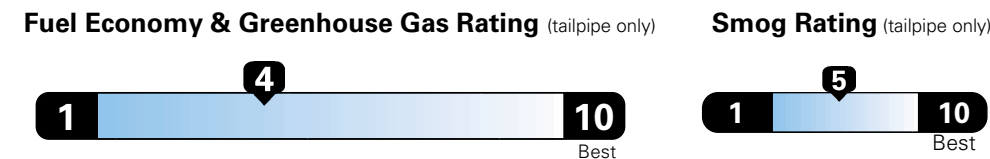

This vehicle emits 427 grams CO2 per mile. The best emits 0 grams per mile (tailpipe only). Producing and distributing fuel also creates emissions; learn more at fuelconomy.gov.

Actual results will vary for many reasons, including driving conditions and how you drive and maintain your vehicle. The average new vehicle gets 27 MPG and cost $7,000 to fuel over 5 years. Cost estimates are based on 15,000 miles per year at $2.55 per gallon. MPGe is miles per gasoline gallon equivalent. Vehicle emissions are a significant cause of climate change and smog.

fuelconomy.gov

Calculate personalized estimates and compare vehicles

GOVERNMENT 5-STAR SAFETY RATINGS

Overall Vehicle Score Not Rated

Based on the combined ratings of frontal, side, and rollover. Should ONLY be compared to other vehicles of similar size and weight.

Frontal Crash Driver Passenger Not Rated Not Rated

Based on the risk of injury in a frontal impact. Should ONLY be compared to other vehicles of similar size and weight.

Side Crash Front seat Rear seat Not Rated Not Rated

Based on the risk of injury in a side impact.

Rollover ★★★

Based on the risk of rollover in a single-vehicle crash.

Star ratings range from 1 to 5 stars (★★★★★) with 5 being the highest. Source: National Highway Traffic Safety Administration (NHTSA) www.safercar.gov or 1-888-327-4236

The safety ratings above are based on Federal Government tests of particular vehicles equipped with certain features and options. The performance of this vehicle may differ.

PARTS CONTENT INFORMATION

FOR VEHICLES IN THIS CARLINE:
U.S./CANADIAN PARTS CONTENT: 60%
MAJOR SOURCES OF FOREIGN PARTS CONTENT:

MEXICO : 26%
NOTE: PARTS CONTENT DOES NOT INCLUDE FINAL ASSEMBLY, DISTRIBUTION, OR OTHER NON-PARTS COSTS.

FOR THIS VEHICLE:
FINAL ASSEMBLY POINT:
DETROIT, MICHIGAN, U.S.A.

COUNTRY OF ORIGIN:
ENGINE: MEXICO
TRANSMISSION: UNITED STATES

VEHICLE PROTECTION
A PRODUCT OF FCA US LLC

Ask for Mopar Vehicle Protection for your vehicle. We Built It. We Back It.