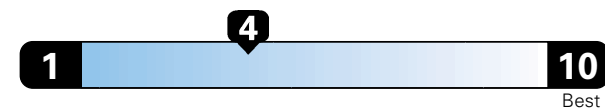

Fuel Economy and Environment

Gasoline Vehicle

Fuel Economy These estimates reflect new EPA methods beginning with 2017 models.
21 MPG
 combined city/hwy
 18 city 25 highway

Standard SUV 4WD range from 11 to 93 MPGe. The best vehicle rates 136 MPGe.

4.8 gallons per 100 miles

You spend \$2,000
 in fuel costs over 5 years compared to the average new vehicle.

Annual fuel cost \$1,800

Fuel Economy & Greenhouse Gas Rating (tailpipe only)

Smog Rating (tailpipe only)