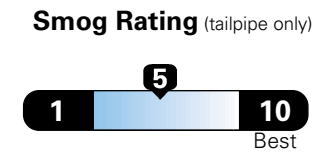

This vehicle emits 427 grams CO2 per mile. The best emits 0 grams per mile (tailpipe only). Producing and distributing fuel also creates emissions; learn more at fuelconomy.gov.

Actual results will vary for many reasons, including driving conditions and how you drive and maintain your vehicle. The average new vehicle gets 27 MPG and cost $7,000 to fuel over 5 years. Cost estimates are based on 15,000 miles per year at $2.55 per gallon. MPGe is miles per gasoline gallon equivalent. Vehicle emissions are a significant cause of climate change and smog.

fuelconomy.gov

Calculate personalized estimates and compare vehicles