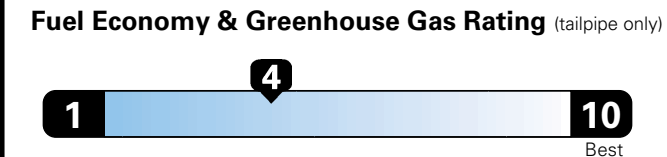

For more information visit: www.dodge.com or call 1-800-4ADODGE

FCA US LLC

Fuel Economy and Environment

Gasoline Vehicle

Fuel Economy These estimates reflect new EPA methods beginning with 2017 models.
21 MPG combined city/hwy
 18 city 25 highway
4.8 gallons per 100 miles

Standard SUV 4WD range from 13 to 93 MPGe. The best vehicle rates 136 MPGe.

You spend \$2,000 in fuel costs over 5 years compared to the average new vehicle.

Annual fuel cost \$1,800

This vehicle emits 427 grams CO2 per mile. The best emits 0 grams per mile (tailpipe only). Producing and distributing fuel also creates emissions; learn more at fuelconomy.gov.