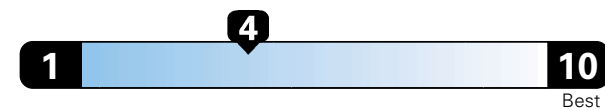

2019 DODGE DURANGO GT BLACKTOP AWD

For more information visit: www.dodge.com
or call 1-800-4ADODGE

FCA US LLC

THIS VEHICLE IS MANUFACTURED TO MEET SPECIFIC UNITED STATES REQUIREMENTS. THIS VEHICLE IS NOT MANUFACTURED FOR SALE OR REGISTRATION OUTSIDE OF THE UNITED STATES.

MANUFACTURER'S SUGGESTED RETAIL PRICE OF THIS MODEL INCLUDING DEALER PREPARATION

Base Price: $37,245

DODGE DURANGO GT AWD
Exterior Color: Reactor Blue Exterior Paint
Interior Color: Black Interior Color
Interior: Leather-Trimmed Bucket Seats
Engine: 3.6-Liter V6 24-Valve VVT Engine with ESS
Transmission: 8-Speed Automatic 850RE Transmission

STANDARD EQUIPMENT (UNLESS REPLACED BY OPTIONAL EQUIPMENT)

FUNCTIONAL/SAFETY FEATURES

Advanced Multistage Front Airbags
Supplemental Side-Curtain Airbags in All Rows
Supplemental Front Seat-Mounted Side Airbags
Selectable Steering Modes
Sport Mode
Electric Power Steering
Auto-Dimming Rear View Mirror
ParkView® Rear Back-Up Camera
ParkSense® Rear Park-Assist with Stop
Electronic Stability Control
4-Wheel Traction Control
Steering Wheel Mounted Paddle Shifters
Hill Start Assist
Trailer Sway Damping
Keyless Go™
Remote Keyless Entry
Capless Fuel-Fill

INTERIOR FEATURES