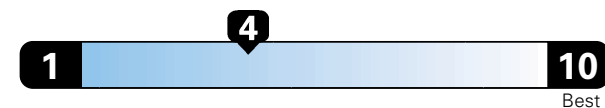

Fuel Economy and Environment

Gasoline Vehicle

Fuel Economy These estimates reflect new EPA methods beginning with 2017 models.

21 MPG
 combined city/hwy
 18 city 25 highway

Standard SUV 4WD range from 13 to 93 MPGe. The best vehicle rates 136 MPGe.

4.8 gallons per 100 miles

You spend \$2,000
 in fuel costs over 5 years compared to the average new vehicle.

Annual fuel cost \$1,800

Fuel Economy & Greenhouse Gas Rating (tailpipe only)

Smog Rating (tailpipe only)