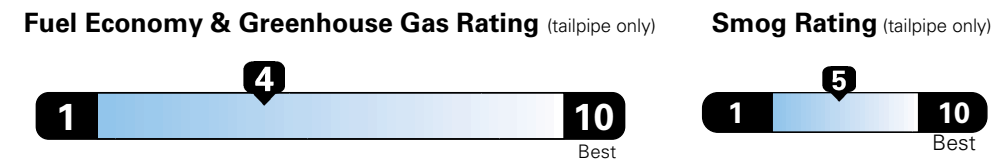

This vehicle emits 427 grams CO2 per mile. The best emits 0 grams per mile (tailpipe only). Producing and distributing fuel also creates emissions; learn more at fuelconomy.gov.

Actual results will vary for many reasons, including driving conditions and how you drive and maintain your vehicle. The average new vehicle gets 27 MPG and cost $7,000 to fuel over 5 years. Cost estimates are based on 15,000 miles per year at $2.55 per gallon. MPGe is miles per gasoline gallon equivalent. Vehicle emissions are a significant cause of climate change and smog.

fuelconomy.gov

Calculate personalized estimates and compare vehicles

GOVERNMENT 5-STAR SAFETY RATINGS

Overall Vehicle Score Not Rated

Based on the combined ratings of frontal, side, and rollover. Should ONLY be compared to other vehicles of similar size and weight.

Frontal Crash Driver Passenger Not Rated Not Rated

Based on the risk of injury in a frontal impact. Should ONLY be compared to other vehicles of similar size and weight.

Side Crash Front seat Rear seat Not Rated Not Rated

Based on the risk of injury in a side impact.

Rollover ★★★

Based on the risk of rollover in a single-vehicle crash.

Star ratings range from 1 to 5 stars (★★★★★) with 5 being the highest. Source: National Highway Traffic Safety Administration (NHTSA) www.safercar.gov or 1-888-327-4236

The safety ratings above are based on Federal Government tests of particular vehicles equipped with certain features and options. The performance of this vehicle may differ.

PARTS CONTENT INFORMATION

FOR VEHICLES IN THIS CARLINE:
U.S./CANADIAN PARTS CONTENT: 60%
MAJOR SOURCES OF FOREIGN PARTS CONTENT:

MEXICO : 26%
NOTE: PARTS CONTENT DOES NOT INCLUDE FINAL ASSEMBLY, DISTRIBUTION, OR OTHER NON-PARTS COSTS.

FOR THIS VEHICLE:
FINAL ASSEMBLY POINT:
DETROIT, MICHIGAN, U.S.A.

COUNTRY OF ORIGIN:
ENGINE: MEXICO
TRANSMISSION: UNITED STATES

VEHICLE PROTECTION
A PRODUCT OF FCA US LLC

Ask for Mopar Vehicle Protection for your vehicle. We Built It. We Back It.