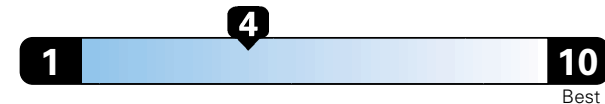

Standard SUV 4WD range from 11 to 93 MPGe. The best vehicle rates 136 MPGe.

You spend \$2,000 in fuel costs over 5 years compared to the average new vehicle.

Annual fuel cost \$1,800

Fuel Economy & Greenhouse Gas Rating (tailpipe only)