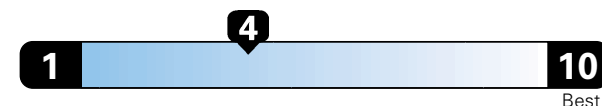

This vehicle emits 427 grams CO2 per mile. The best emits 0 grams per mile (tailpipe only). Producing and distributing fuel also creates emissions; learn more at fuelconomy.gov.

Smog Rating (tailpipe only)