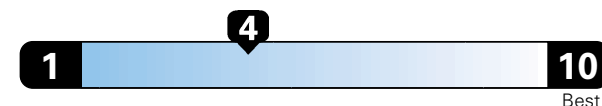

2019 DODGE DURANGO GT BRASS MONKEY AWD

For more information visit: www.dodge.com
or call 1-800-4ADODGE

FCA US LLC

THIS VEHICLE IS MANUFACTURED TO MEET SPECIFIC UNITED STATES REQUIREMENTS. THIS VEHICLE IS NOT MANUFACTURED FOR SALE OR REGISTRATION OUTSIDE OF THE UNITED STATES.

MANUFACTURER'S SUGGESTED RETAIL PRICE OF THIS MODEL INCLUDING DEALER PREPARATION

Base Price: $37,245

DODGE DURANGO GT AWD
Exterior Color: White Knuckle Exterior Paint
Interior Color: Black Interior Color
Interior: Leather-Trimmed Bucket Seats with Suede Inserts
Engine: 3.6-Liter V6 24-Valve VVT Engine with ESS
Transmission: 8-Speed Automatic 850RE Transmission

STANDARD EQUIPMENT (UNLESS REPLACED BY OPTIONAL EQUIPMENT)

FUNCTIONAL/SAFETY FEATURES

Advanced Multistage Front Airbags
Supplemental Side-Curtain Airbags in All Rows
Supplemental Front Seat-Mounted Side Airbags
Selectable Steering Modes
Sport Mode
Electric Power Steering
Auto-Dimming Rear View Mirror
ParkView® Rear Back-Up Camera
ParkSense® Rear Park-Assist with Stop
Electronic Stability Control
4-Wheel Traction Control
Steering Wheel Mounted Paddle Shifters
Hill Start Assist
Trailer Sway Damping
Keyless Go™
Remote Keyless Entry
Capless Fuel-Fill

INTERIOR FEATURES

Uconnect® 4 with 7-Inch Display
SiriusXM® with 1-Year Radio Sub Call 800-643-2112
Apple CarPlay®
Google Android Auto™
Integrated Voice Command with Bluetooth®
Integrated Center Stack Radio
Media Hub (2 USB, Aux)
Electronic Vehicle Information Center
6-Speakers
Air Conditioning with 3-Zone Automatic Temp Control

OPTIONAL EQUIPMENT (May Replace Standard Equipment)