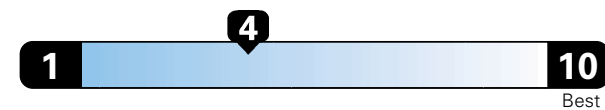

This vehicle emits 427 grams CO2 per mile. The best emits 0 grams per mile (tailpipe only). Producing and distributing fuel also creates emissions; learn more at fuelconomy.gov.

Smog Rating (tailpipe only)