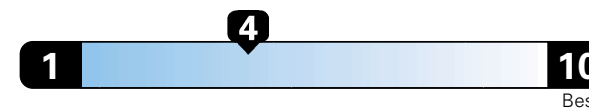

Standard SUV 4WD range from 13 to 93 MPGe. The best vehicle rates 136 MPGe.

You spend \$2,000
 in fuel costs over 5 years compared to the average new vehicle.

Annual fuel cost \$1,800

Fuel Economy & Greenhouse Gas Rating (tailpipe only)