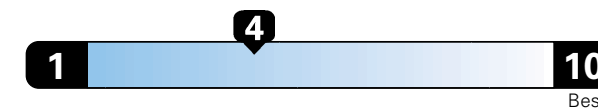

2019 DODGE DURANGO GT BLACKTOP AWD

For more information visit: www.dodge.com
or call 1-800-4ADODGE

FCA US LLC

THIS VEHICLE IS MANUFACTURED TO MEET SPECIFIC UNITED STATES REQUIREMENTS. THIS VEHICLE IS NOT MANUFACTURED FOR SALE OR REGISTRATION OUTSIDE OF THE UNITED STATES.

MANUFACTURER'S SUGGESTED RETAIL PRICE OF THIS MODEL INCLUDING DEALER PREPARATION

Base Price: $37,245

DODGE DURANGO GT AWD
Exterior Color: Vice White Exterior Paint
Interior Color: Black Interior Color
Interior: Leather-Trimmed Bucket Seats
Engine: 3.6-Liter V6 24-Valve VVT Engine with ESS
Transmission: 8-Speed Automatic 850RE Transmission

STANDARD EQUIPMENT (UNLESS REPLACED BY OPTIONAL EQUIPMENT)

FUNCTIONAL/SAFETY FEATURES
Advanced Multistage Front Airbags
Supplemental Side-Curtain Airbags in All Rows
Supplemental Front Seat-Mounted Side Airbags
Selectable Steering Modes
Sport Mode
Electric Power Steering
Auto-Dimming Rear View Mirror
ParkView® Rear Back-Up Camera
ParkSense® Rear Park-Assist with Stop
Electronic Stability Control
4-Wheel Traction Control
Steering Wheel Mounted Paddle Shifters
Hill Start Assist
Trailer Sway Damping
Keyless Go™
Remote Keyless Entry
Capless Fuel-Fill

INTERIOR FEATURES
Uconnect® 4 with 7-Inch Display
SiriusXM® with 1-Year Radio Sub Call 800-643-2112
Apple CarPlay®
Google Android Auto™
Integrated Voice Command with Bluetooth®
Integrated Center Stack Radio
Media Hub (2 USB, Aux)
Electronic Vehicle Information Center

OPTIONAL EQUIPMENT (May Replace Standard Equipment)
Vice White Exterior Paint $595
Leather-Trimmed Bucket Seats $695
GT Plus Package 2BE $4,350