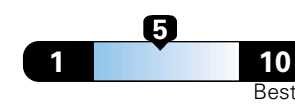

Smog Rating (tailpipe only)

This vehicle emits 427 grams CO2 per mile. The best emits 0 grams per mile (tailpipe only). Producing and distributing fuel also creates emissions; learn more at fuel economy.gov.

Actual results will vary for many reasons, including driving conditions and how you drive and maintain your vehicle. The average new vehicle gets 27 MPG and cost $7,000 to fuel over 5 years. Cost estimates are based on 15,000 miles per year at $2.55 per gallon. MPGe is miles per gasoline gallon equivalent. Vehicle emissions are a significant cause of climate change and smog.

fuel economy.gov

Calculate personalized estimates and compare vehicles