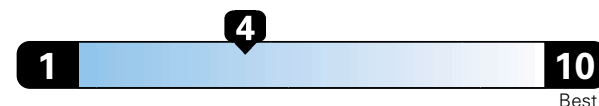

This vehicle emits 427 grams CO2 per mile. The best emits 0 grams per mile (tailpipe only). Producing and distributing fuel also creates emissions; learn more at fuelconomy.gov.

Actual results will vary for many reasons, including driving conditions and how you drive and maintain your vehicle. The average new vehicle gets 27 MPG and cost $7,000 to fuel over 5 years. Cost estimates are based on 15,000 miles per year at $2.55 per gallon. MPGe is miles per gasoline gallon equivalent. Vehicle emissions are a significant cause of climate change and smog.

fuelconomy.gov

Calculate personalized estimates and compare vehicles

Smartphone
QR Code™

GOVERNMENT 5-STAR SAFETY RATINGS

Overall Vehicle Score

Not Rated

Based on the combined ratings of frontal, side, and rollover. Should ONLY be compared to other vehicles of similar size and weight.

Frontal
Crash

Driver
Passenger

Not Rated
Not Rated

Based on the risk of injury in a frontal impact. Should ONLY be compared to other vehicles of similar size and weight.

Side
Crash

Front seat
Rear seat

Not Rated
Not Rated

Based on the risk of injury in a side impact.

Rollover

★★★

Based on the risk of rollover in a single-vehicle crash.

Star ratings range from 1 to 5 stars (★★★★★) with 5 being the highest. Source: National Highway Traffic Safety Administration (NHTSA) www.safercar.gov or 1-888-327-4236

PARTS CONTENT INFORMATION

FOR VEHICLES IN THIS CARLINE:
U.S./CANADIAN PARTS CONTENT: 60%
MAJOR SOURCES OF FOREIGN PARTS CONTENT:

MEXICO : 26%

NOTE: PARTS CONTENT DOES NOT INCLUDE FINAL ASSEMBLY, DISTRIBUTION, OR OTHER NON-PARTS COSTS.

FOR THIS VEHICLE:

FINAL ASSEMBLY POINT:
DETROIT, MICHIGAN, U.S.A.

COUNTRY OF ORIGIN:

ENGINE: MEXICO

TRANSMISSION: UNITED STATES

VEHICLE PROTECTION
A PRODUCT OF FCA US LLC

Ask for Mopar Vehicle Protection for your vehicle. We Built It. We Back It.

The safety ratings above are based on Federal Government tests of particular vehicles equipped with certain features and options. The performance of this vehicle may differ.