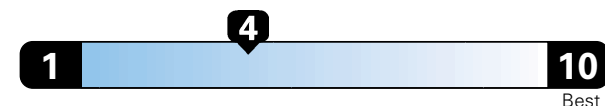

Standard SUV 4WD range from 11 to 93 MPGe. The best vehicle rates 136 MPGe.

You spend \$1,750
 in fuel costs over 5 years compared to the average new vehicle.

Annual fuel cost \$1,700

Fuel Economy & Greenhouse Gas Rating (tailpipe only)