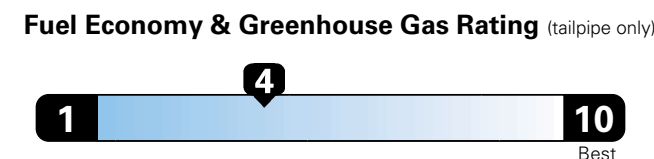

This vehicle emits 414 grams CO2 per mile. The best emits 0 grams per mile (tailpipe only). Producing and distributing fuel also creates emissions; learn more at fuelconomy.gov.

Actual results will vary for many reasons, including driving conditions and how you drive and maintain your vehicle. The average new vehicle gets 27 MPG and cost $7,000 to fuel over 5 years. Cost estimates are based on 15,000 miles per year at $2.55 per gallon. MPGe is miles per gasoline gallon equivalent. Vehicle emissions are a significant cause of climate change and smog.

fuelconomy.gov

Calculate personalized estimates and compare vehicles

GOVERNMENT 5-STAR SAFETY RATINGS

Overall Vehicle Score Not Rated

Based on the combined ratings of frontal, side, and rollover. Should ONLY be compared to other vehicles of similar size and weight.

Frontal Crash Not Rated
Driver Passenger Not Rated

Based on the risk of injury in a frontal impact. Should ONLY be compared to other vehicles of similar size and weight.

Side Crash Not Rated
Front seat Not Rated
Rear seat Not Rated

Based on the risk of injury in a side impact.

Rollover ★★★

Based on the risk of rollover in a single-vehicle crash.

Star ratings range from 1 to 5 stars (★★★★★) with 5 being the highest. Source: National Highway Traffic Safety Administration (NHTSA) www.safercar.gov or 1-888-327-4236

The safety ratings above are based on Federal Government tests of particular vehicles equipped with certain features and options. The performance of this vehicle may differ.

PARTS CONTENT INFORMATION

FOR VEHICLES IN THIS CARLINE:
U.S./CANADIAN PARTS CONTENT: 61%
MAJOR SOURCES OF FOREIGN PARTS CONTENT:

MEXICO : 27%
NOTE: PARTS CONTENT DOES NOT INCLUDE FINAL ASSEMBLY, DISTRIBUTION, OR OTHER NON-PARTS COSTS.

FOR THIS VEHICLE:
FINAL ASSEMBLY POINT:
DETROIT, MICHIGAN, U.S.A.

COUNTRY OF ORIGIN:
ENGINE: MEXICO
TRANSMISSION: UNITED STATES

VEHICLE PROTECTION
A PRODUCT OF FCA US LLC

Ask for Mopar Vehicle Protection for your vehicle. We Built It. We Back It.