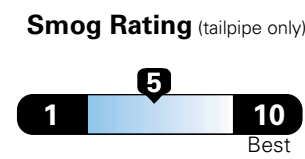

This vehicle emits 414 grams CO2 per mile. The best emits 0 grams per mile (tailpipe only). Producing and distributing fuel also creates emissions; learn more at fuelconomy.gov.

Actual results will vary for many reasons, including driving conditions and how you drive and maintain your vehicle. The average new vehicle gets 27 MPG and cost $7,000 to fuel over 5 years. Cost estimates are based on 15,000 miles per year at $2.55 per gallon. MPGe is miles per gasoline gallon equivalent. Vehicle emissions are a significant cause of climate change and smog.

fuelconomy.gov

Calculate personalized estimates and compare vehicles