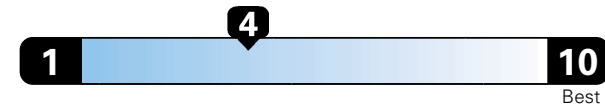

2019 MODEL YEAR

Jeep GRAND CHEROKEE LIMITED X 4X2

For more information visit: www.jeep.com
or call 1-877-IAM-JEEP

FCA US LLC

THIS VEHICLE IS MANUFACTURED TO MEET SPECIFIC UNITED STATES REQUIREMENTS. THIS VEHICLE IS NOT MANUFACTURED FOR SALE OR REGISTRATION OUTSIDE OF THE UNITED STATES.

MANUFACTURER'S SUGGESTED RETAIL PRICE OF THIS MODEL INCLUDING DEALER PREPARATION

Base Price: $38,945

JEOP GRAND CHEROKEE LIMITED 4X2
Exterior Color: Velvet Red Pearl-Coat Exterior Paint
Interior Color: Black Interior Color
Interior: Leather-Trimmed Seats
Engine: 3.6-Liter V6 24-Valve VVT Engine
Transmission: 8-Speed Automatic Transmission
STANDARD EQUIPMENT (UNLESS REPLACED BY OPTIONAL EQUIPMENT)

FUNCTIONAL/SAFETY FEATURES
Advanced Multistage Front Airbags
Supplemental Side-Curtain Front and Rear Airbags
Supplemental Front Seat-Mounted Side Airbags
Driver Inflatable Knee-Bolster Airbag
ParkView® Rear Back-Up Camera
ParkSense® Rear Park-Assist with Stop
Blind-Spot and Cross-Path Detection
ECO Suspension I
Sport Mode
Keyless Enter 'n Go™
Remote-Start System (N/A w/Manual Transmission)
Sentry Key® Theft Deterrent System
Ready-Alert Braking
Power Liftgate
Electronic Stability Control
4-Wheel Disc Anti-Lock Brakes
Hill Start Assist
Trailer Sway Damping