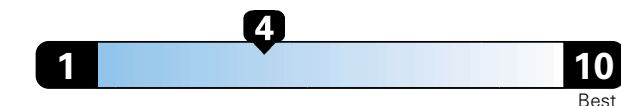

2019 MODEL YEAR

Jeep GRAND CHEROKEE LIMITED X 4X2

For more information visit: www.jeep.com
or call 1-877-IAM-JEEP

FCA US LLC

THIS VEHICLE IS MANUFACTURED TO MEET SPECIFIC UNITED STATES REQUIREMENTS. THIS VEHICLE IS NOT MANUFACTURED FOR SALE OR REGISTRATION OUTSIDE OF THE UNITED STATES.

MANUFACTURER'S SUGGESTED RETAIL PRICE OF THIS MODEL INCLUDING DEALER PREPARATION

Base Price: $39,195

JEOP GRAND CHEROKEE LIMITED 4X2
Exterior Color: Diamond Black Crystal Pearl-Coat Exterior Paint
Interior Color: Black Interior Color
Interior: Leather-Trimmed Seats
Engine: 3.6-Liter V6 24-Valve VVT Engine
Transmission: 8-Speed Automatic Transmission

STANDARD EQUIPMENT (UNLESS REPLACED BY OPTIONAL EQUIPMENT)

FUNCTIONAL/SAFETY FEATURES

Advanced Multistage Front Airbags
Supplemental Side-Curtain Front and Rear Airbags
Supplemental Front Seat-Mounted Side Airbags
Driver Inflatable Knee-Bolster Airbag
ParkView® Rear Back-Up Camera
ParkSense® Rear Park-Assist with Stop
Blind-Spot and Cross-Path Detection
ECO Suspension I
Sport Mode
Push-Button Start
Remote-Start System (N/A w/Manual Transmission)
Sentry Key® Theft Deterrent System
Ready-Alert Braking
Power Liftgate
Electronic Stability Control
4-Wheel Disc Anti-Lock Brakes
Hill Start Assist
Trailer Sway Damping

INTERIOR FEATURES