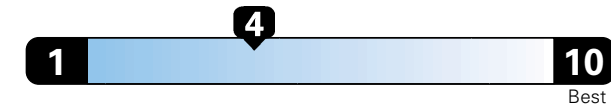

2019 MODEL YEAR

Jeep GRAND CHEROKEE LIMITED X 4X2

For more information visit: www.jeep.com
or call 1-877-IAM-JEEP

FCA US LLC

THIS VEHICLE IS MANUFACTURED TO MEET SPECIFIC UNITED STATES REQUIREMENTS. THIS VEHICLE IS NOT MANUFACTURED FOR SALE OR REGISTRATION OUTSIDE OF THE UNITED STATES.

MANUFACTURER'S SUGGESTED RETAIL PRICE OF THIS MODEL INCLUDING DEALER PREPARATION

Base Price: $39,445

JEOP GRAND CHEROKEE LIMITED 4X2
Exterior Color: Diamond Black Crystal Pearl-Coat Exterior Paint
Interior Color: Black Interior Color
Interior: Leather-Trimmed Seats
Engine: 3.6-Liter V6 24-Valve VVT Engine
Transmission: 8-Speed Automatic Transmission

STANDARD EQUIPMENT (UNLESS REPLACED BY OPTIONAL EQUIPMENT)
FUNCTIONAL/SAFETY FEATURES

Advanced Multistage Front Airbags
Supplemental Side-Curtain Front and Rear Airbags
Supplemental Front Seat-Mounted Side Airbags
Driver Inflatable Knee-Bolster Airbag
ParkView® Rear Back-Up Camera
ParkSense® Rear Park-Assist with Stop
Blind-Spot and Cross-Path Detection
ECO Suspension I
Sport Mode
Push-Button Start
Remote-Start System (N/A w/Manual Transmission)
Sentry Key® Theft Deterrent System
Ready-Alert Braking
Power Liftgate
Electronic Stability Control
4-Wheel Disc Anti-Lock Brakes
Hill Start Assist
Trailer Sway Damping