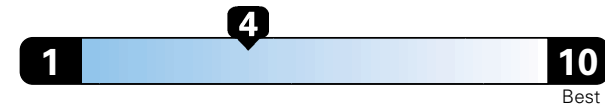

This vehicle emits 427 grams CO2 per mile. The best emits 0 grams per mile (tailpipe only). Producing and distributing fuel also creates emissions; learn more at fuelconomy.gov.

Actual results will vary for many reasons, including driving conditions and how you drive and maintain your vehicle. The average new vehicle gets 27 MPG and cost $7,500 to fuel over 5 years. Cost estimates are based on 15,000 miles per year at $2.70 per gallon. MPGe is miles per gasoline gallon equivalent. Vehicle emissions are a significant cause of climate change and smog.

fuelconomy.gov

Calculate personalized estimates and compare vehicles