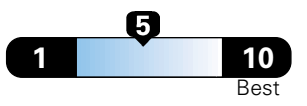

4.8 gallons per 100 miles

You spend \$2,000
 in fuel costs over 5 years compared to the average new vehicle.

Annual fuel cost \$1,800

Fuel Economy & Greenhouse Gas Rating (tailpipe only)

Smog Rating (tailpipe only)