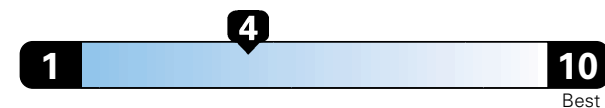

Fuel Economy and Environment

Gasoline Vehicle

Fuel Economy These estimates reflect new EPA methods beginning with 2017 models.
21 MPG
 combined city/hwy
 18 city 25 highway

Standard SUV 4WD range from 11 to 93 MPGe. The best vehicle rates 136 MPGe.

4.8 gallons per 100 miles

You spend \$1,750
 in fuel costs over 5 years compared to the average new vehicle.

Annual fuel cost \$1,700

Fuel Economy & Greenhouse Gas Rating (tailpipe only)

Smog Rating (tailpipe only)