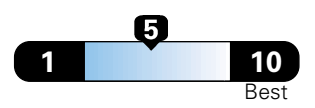

4.8 gallons per 100 miles

You spend \$1,750
 in fuel costs over 5 years compared to the average new vehicle.

Annual fuel cost \$1,700

Fuel Economy & Greenhouse Gas Rating (tailpipe only)

Smog Rating (tailpipe only)