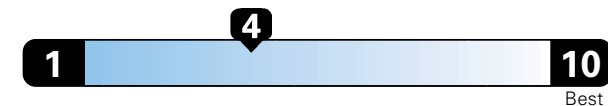

2018 MODEL YEAR

Jeep GRAND CHEROKEE LAREDO E 4X4

For more information visit: www.jeep.com
or call 1-877-IAM-JEEP

FCA US LLC

THIS VEHICLE IS MANUFACTURED TO MEET SPECIFIC UNITED STATES REQUIREMENTS. THIS VEHICLE IS NOT MANUFACTURED FOR SALE OR REGISTRATION OUTSIDE OF THE UNITED STATES.

MANUFACTURER'S SUGGESTED RETAIL PRICE OF THIS MODEL INCLUDING DEALER PREPARATION

Base Price: $33,195

JEEP GRAND CHEROKEE LAREDO 4X4
Exterior Color: Diamond Black Crystal Pearl-Coat Exterior Paint
Interior Color: Black Interior Color
Interior: Cloth Bucket Seats
Engine: 3.6-Liter V6 24-Valve VVT Engine
Transmission: 8-Speed Automatic Transmission

STANDARD EQUIPMENT (UNLESS REPLACED BY OPTIONAL EQUIPMENT)

FUNCTIONAL/SAFETY FEATURES

Advanced Multistage Front Airbags
Supplemental Side-Curtain Front and Rear Airbags
Supplemental Front Seat-Mounted Side Airbags
Driver Inflatable Knee-Bolster Airbag
LATCH Ready Child Seat Anchor System
Quadra-Trac I® 4WD System
ParkView® Rear Back Up Camera
ParkSense® Rear Park-Assist with Stop
Keyless Enter-N-Go™
Rear View Day / Night Mirror
Sentry Key® Theft Deterrent System
Cruise Control
Ready-Alert Braking
Electronic Stability Control
Anti-Lock 4-Wheel Disc Brakes
Hill Start Assist
Trailer Sway Damping
Tire Pressure Monitoring Display
Compact Spare Tire

INTERIOR FEATURES