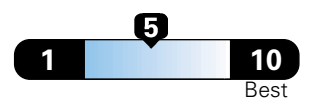

4.8 gallons per 100 miles

You spend \$1,750
 in fuel costs over 5 years compared to the average new vehicle.

Annual fuel cost \$1,700

Fuel Economy & Greenhouse Gas Rating (tailpipe only)

Smog Rating (tailpipe only)