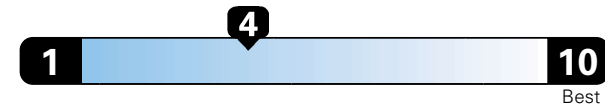

2019 MODEL YEAR

Jeep GRAND CHEROKEE LAREDO E 4X4

For more information visit: www.jeep.com
or call 1-877-IAM-JEEP

FCA US LLC

THIS VEHICLE IS MANUFACTURED TO MEET SPECIFIC UNITED STATES REQUIREMENTS. THIS VEHICLE IS NOT MANUFACTURED FOR SALE OR REGISTRATION OUTSIDE OF THE UNITED STATES.

MANUFACTURER'S SUGGESTED RETAIL PRICE OF THIS MODEL INCLUDING DEALER PREPARATION

Base Price: $33,995