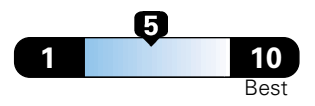

Smog Rating (tailpipe only)

This vehicle emits 427 grams CO2 per mile. The best emits 0 grams per mile (tailpipe only). Producing and distributing fuel also creates emissions; learn more at fuel economy.gov.

Actual results will vary for many reasons, including driving conditions and how you drive and maintain your vehicle. The average new vehicle gets 27 MPG and cost $7,000 to fuel over 5 years. Cost estimates are based on 15,000 miles per year at $2.55 per gallon. MPGe is miles per gasoline gallon equivalent. Vehicle emissions are a significant cause of climate change and smog.

fuel economy.gov

Calculate personalized estimates and compare vehicles