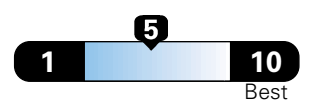

Fuel Economy and Environment

Gasoline Vehicle

Fuel Economy These estimates reflect new EPA methods beginning with 2017 models.
21 MPG
 combined city/hwy
18 city **25** highway
4.8 gallons per 100 miles

Standard SUV 4WD range from 11 to 93 MPGe. The best vehicle rates 136 MPGe.

You spend \$2,000
 in fuel costs over 5 years compared to the average new vehicle.

Annual fuel cost \$1,800

Fuel Economy & Greenhouse Gas Rating (tailpipe only)

Smog Rating (tailpipe only)

This vehicle emits 427 grams CO2 per mile. The best emits 0 grams per mile (tailpipe only). Producing and distributing fuel also creates emissions; learn more at fuel economy.gov.