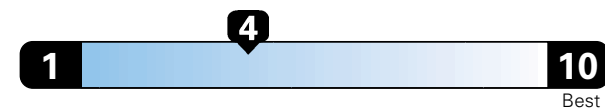

2018 MODEL YEAR

Jeep GRAND CHEROKEE 4X4 ALTITUDE

For more information visit: www.jeep.com
or call 1-877-IAM-JEEP

FCA US LLC

THIS VEHICLE IS MANUFACTURED TO MEET SPECIFIC UNITED STATES REQUIREMENTS. THIS VEHICLE IS NOT MANUFACTURED FOR SALE OR REGISTRATION OUTSIDE OF THE UNITED STATES.

MANUFACTURER'S SUGGESTED RETAIL PRICE OF THIS MODEL INCLUDING DEALER PREPARATION

Base Price: $33,195

JEOP GRAND CHEROKEE LAREDO 4X4
Exterior Color: Velvet Red Pearl-Coat Exterior Paint
Interior Color: Black Interior Color
Interior: Black Leather Seats with Suede Insert
Engine: 3.6-Liter V6 24-Valve VVT Engine
Transmission: 8-Speed Automatic Transmission

STANDARD EQUIPMENT (UNLESS REPLACED BY OPTIONAL EQUIPMENT)

FUNCTIONAL/SAFETY FEATURES

Advanced Multistage Front Airbags
Supplemental Side-Curtain Front and Rear Airbags
Supplemental Front Seat-Mounted Side Airbags
Driver Inflatable Knee-Bolster Airbag
LATCH Ready Child Seat Anchor System
Quadra-Trac I® 4WD System
ParkView® Rear Back Up Camera
ParkSense® Rear Park-Assist with Stop
Keyless Enter-N-Go™
Rear View Day / Night Mirror
Sentry Key® Theft Deterrent System
Cruise Control
Ready-Alert Braking
Electronic Stability Control
Anti-Lock 4-Wheel Disc Brakes
Hill Start Assist
Trailer Sway Damping
Tire Pressure Monitoring Display
Compact Spare Tire

INTERIOR FEATURES