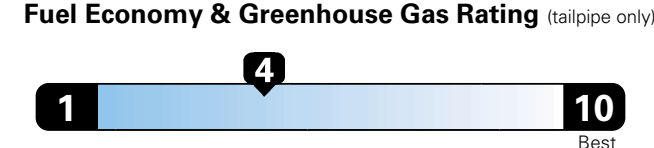

This vehicle emits 427 grams CO2 per mile. The best emits 0 grams per mile (tailpipe only). Producing and distributing fuel also creates emissions; learn more at fuel economy.gov.

Actual results will vary for many reasons, including driving conditions and how you drive and maintain your vehicle. The average new vehicle gets 27 MPG and cost $7,000 to fuel over 5 years. Cost estimates are based on 15,000 miles per year at $2.55 per gallon. MPGe is miles per gasoline gallon equivalent. Vehicle emissions are a significant cause of climate change and smog.

fuel economy.gov

Calculate personalized estimates and compare vehicles