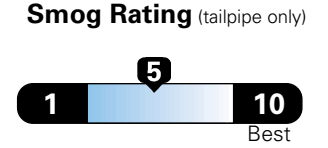

This vehicle emits 427 grams CO2 per mile. The best emits 0 grams per mile (tailpipe only). Producing and distributing fuel also creates emissions; learn more at fuel economy.gov.

Actual results will vary for many reasons, including driving conditions and how you drive and maintain your vehicle. The average new vehicle gets 27 MPG and cost $7,000 to fuel over 5 years. Cost estimates are based on 15,000 miles per year at $2.55 per gallon. MPGe is miles per gasoline gallon equivalent. Vehicle emissions are a significant cause of climate change and smog.

fuel economy.gov

Calculate personalized estimates and compare vehicles