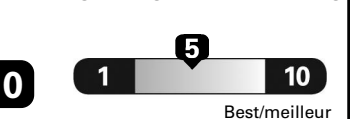

Smog Rating / Indice de Smog

Tailpipe emissions only / Émissions du tuyau d'échappement seulement

Estimates are based on Government of Canada approved criteria and testing methods. Vehicle's actual fuel consumption will vary.