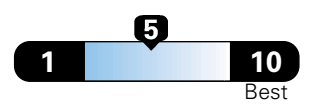

Smog Rating (tailpipe only)

This vehicle emits 427 grams CO2 per mile. The best emits 0 grams per mile (tailpipe only). Producing and distributing fuel also creates emissions; learn more at fuel economy.gov.

Actual results will vary for many reasons, including driving conditions and how you drive and maintain your vehicle. The average new vehicle gets 27 MPG and cost $7,000 to fuel over 5 years. Cost estimates are based on 15,000 miles per year at $2.55 per gallon. MPGe is miles per gasoline gallon equivalent. Vehicle emissions are a significant cause of climate change and smog.

fuel economy.gov

Calculate personalized estimates and compare vehicles