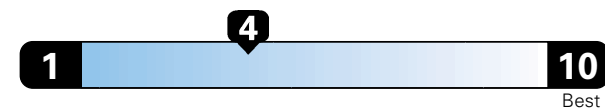

Destination Charge $1,495

TOTAL PRICE: * $44,020

WARRANTY COVERAGE

5-year or 60,000-mile Powertrain Limited Warranty.
3-year or 36,000-mile Basic Limited Warranty.
Ask Dealer for a copy of the limited warranties or see your owner's manual for details.

**5 YEAR / 60,000 MILE
POWERTRAIN WARRANTY**

Fuel Economy and Environment

Gasoline Vehicle

Fuel Economy These estimates reflect new EPA methods beginning with 2017 models.

21 MPG
combined city/hwy

18 city 25 highway

4.8 gallons per 100 miles

Standard SUV 4WD range from 11 to 93 MPGe. The best vehicle rates 136 MPGe.

You spend $2,000
in fuel costs over 5 years compared to the average new vehicle.

Annual fuel cost $1,800

Fuel Economy & Greenhouse Gas Rating (tailpipe only)