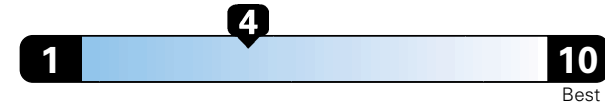

Fuel Economy and Environment

Gasoline Vehicle

Fuel Economy These estimates reflect new EPA methods beginning with 2017 models.

21 MPG
 combined city/hwy

18 city 25 highway

4.8 gallons per 100 miles

Standard SUV 4WD range from 13 to 93 MPGe. The best vehicle rates 136 MPGe.

You spend \$2,000
 in fuel costs over 5 years compared to the average new vehicle.

Annual fuel cost \$1,800

Fuel Economy & Greenhouse Gas Rating (tailpipe only)

Smog Rating (tailpipe only)

This vehicle emits 427 grams CO2 per mile. The best emits 0 grams per mile (tailpipe only). Producing and distributing fuel also creates emissions; learn more at fuel economy.gov.