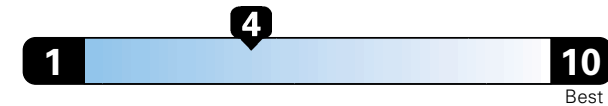

This vehicle emits 427 grams CO2 per mile. The best emits 0 grams per mile (tailpipe only). Producing and distributing fuel also creates emissions; learn more at fuel economy.gov.

Actual results will vary for many reasons, including driving conditions and how you drive and maintain your vehicle. The average new vehicle gets 27 MPG and cost $7,000 to fuel over 5 years. Cost estimates are based on 15,000 miles per year at $2.55 per gallon. MPGe is miles per gasoline gallon equivalent. Vehicle emissions are a significant cause of climate change and smog.

fuel economy.gov

Calculate personalized estimates and compare vehicles