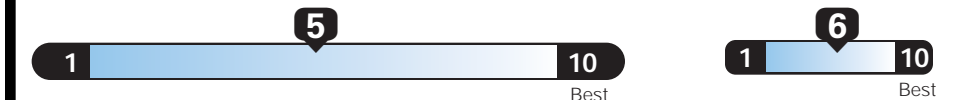

## EPA DOT Fuel Economy and Environment

Gasoline Vehicle

**Fuel Economy**  
**21** MPG  
combined city/hwy  
**18** city  
**25** highway  
Standard SUV 4WD range from 12 to 92 MPG.  
The best vehicle rates 119 MPGe.  
**4.8** gallons per 100 miles

You spend **\$1,750**  
more in fuel costs over 5 years compared to the average new vehicle.

Annual fuel cost **\$2,150**

Fuel Economy & Greenhouse Gas Rating (tailpipe only) Smog Rating (tailpipe only)