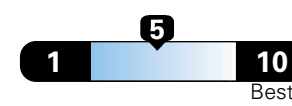

This vehicle emits 427 grams CO2 per mile. The best emits 0 grams per mile (tailpipe only). Producing and distributing fuel also creates emissions; learn more at fuelconomy.gov.

Actual results will vary for many reasons, including driving conditions and how you drive and maintain your vehicle. The average new vehicle gets 27 MPG and cost $7,000 to fuel over 5 years. Cost estimates are based on 15,000 miles per year at $2.55 per gallon. MPGe is miles per gasoline gallon equivalent. Vehicle emissions are a significant cause of climate change and smog.

fuelconomy.gov

Calculate personalized estimates and compare vehicles