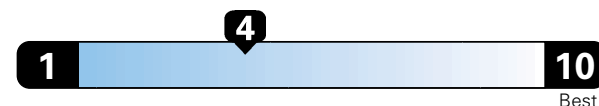

Fuel Economy and Environment

Gasoline Vehicle

Fuel Economy These estimates reflect new EPA methods beginning with 2017 models.
21 MPG
 combined city/hwy
 18 city 25 highway

Standard SUV 4WD range from 13 to 93 MPGe. The best vehicle rates 136 MPGe.

4.8 gallons per 100 miles

You spend \$2,000
 in fuel costs over 5 years compared to the average new vehicle.

Annual fuel cost \$1,800

Fuel Economy & Greenhouse Gas Rating (tailpipe only)

Smog Rating (tailpipe only)